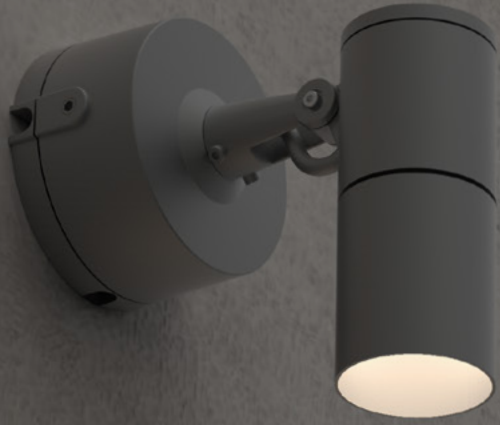

IT

Ronda è stata pensata per proiettare la luce ed essere installata nei giardini come picchetto o come applique. Ha 4 angoli d'apertura e 5 potenze per soddisfare qualsiasi esigenza.

24102-

24103-

24101- *

IT
Proiettore grigio antracite disponibile in GU10

Cala is a family of surface mounted fixtures characterised by their clean and elegant design. This product range is flexible and versatile, allowing it to be projected into any space. Its different available wattages make it perfect for high heights as we have up to 52W.

24304-
24304-

170mm

42mm

Ronda has been designed to create projection light being installed in garden areas with a pole or in wall lighting. With its 3 different beam angles and 4 powers we can cover any project.