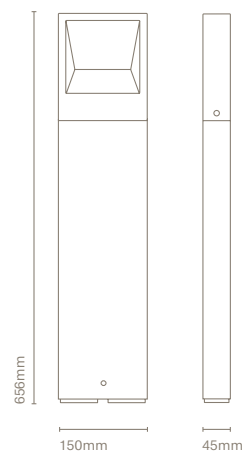

24431-
with accessory 24492-Y