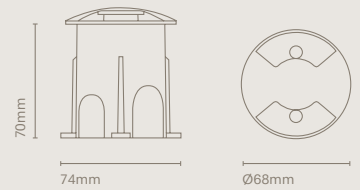

24001–

24002–

24003–

24004–

A mini downlight characterized by its tiny dimensions (68mm diameter). Allows the creation of spot or accent lighting, perfect for highlighting architectural elements. Its design and installation make it possible to fully integrate it into the space without being almost visible.