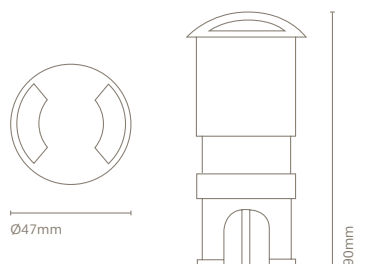

Driver is not included
Cable 5 m trafficable
Installation dimensions Ø40mm

09206-

Accesorie LED driver 9×1W (350mA) / IP65

15816-

15817-

Recessed aluminium fixture with a degree of protection (IP67). It is characterized by providing signaling light in gardens and outdoor spaces.