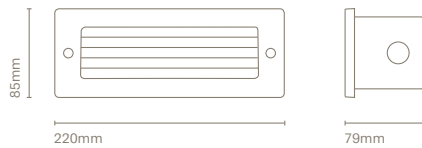

24500-

24501-

ES

Es una luminaria empotrable con un diseño limpio y elegante. Carrer ha sido creada para generar tanto un efecto bañador de pared como de señalización.

FR

Un luminaire encastré avec un design épuré et élégant. Carrer a été conçu pour créer un effet lèche-mur à la fois que balisage.

IT

Incasso dal disegno pulito ed elegante. Carrer è un segnapasso pensato anche per creare un effetto Wall Washer.