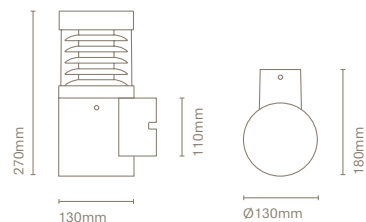

24701-
with accessory 24791-Y

ES

Esta familia está compuesta por una amplia gama de balizas y apliques caracterizadas por su confort lumínico y su integración en los espacios.

FR

Cette famille se compose d'une large gamme de balises et d'appliques caractérisées par leur confort d'éclairage et leur intégration dans les espaces.

IT

Una famiglia composta da un'ampia gamma di paletti e applique caratterizzate da un elevato confort visivo e dall'integrazione con l'ambiente circostante.