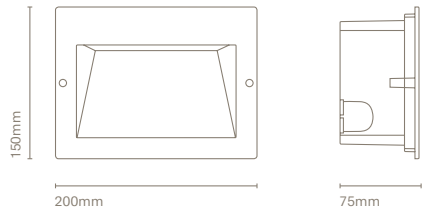

24500-

24501-

ES

Es una luminaria empotrable con un diseño limpio y elegante. Carrer ha sido creada para generar tanto un efecto bañador de pared como de señalización.

FR

Un luminaire encastré avec un design épuré et élégant. Carrer a été conçu pour créer un effet lèche-mur à la fois que balisage.

IT

Incasso dal disegno pulito ed elegante. Carrer è un segnapasso pensato anche per creare un effetto Wall Washer.