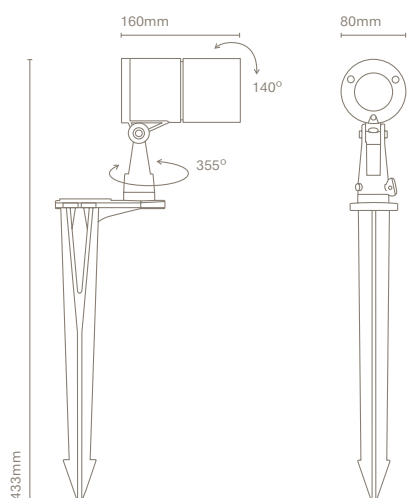

ES

Ronda ha sido diseñada para crear luz de proyección y ser instalado en las zonas de jardín con tija o en formato applique de pared. Con sus 4 ángulos de apertura y 5 potencias diferentes podemos abarcar cualquier proyecto.

FR

Ronda a été conçue pour créer une lumière de projection et pour être installé dans des jardins, soit avec une tige ou comme une applique murale. Avec ses deux angles d'ouverture et trois puissances différentes nous pouvons couvrir tous les projets.

IT

Ronda è stata pensata per proiettare la luce ed essere installata nei giardini come picchetto o come applique. Ha 4 angoli d'apertura e 5 potenze per soddisfare qualsiasi esigenza.

24102-