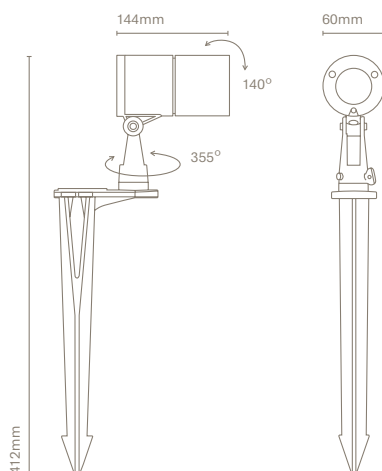

Ronda has been designed to create projection light being installed in garden areas with a pole or in wall lighting. With its 4 different beam angles and 5 powers we can cover any project.

Material:	Aluminium
Impact Protection:	IK06
Index Protection:	IP66
Driver:	Included
CRI:	80
Temperature:	2700K / 3000K / 4000K
Lifetime:	50.000h
Technology:	LED
Guarantee:	5 years
Class II	
Voltage:	110-240V (24101- / 24102-) 220-240V (24101- / 24103-)

Ronda

24101-