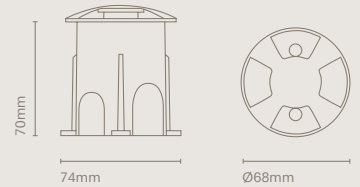

24001–

24002–

24003–

24004–

A mini downlight characterized by its tiny dimensions (68mm diameter). Allows the creation of spot or accent lighting, perfect for highlighting architectural elements. Its design and installation make it possible to fully integrate it into the space without being almost visible.