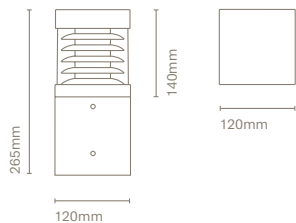

24702-
with accessory 24795-Y