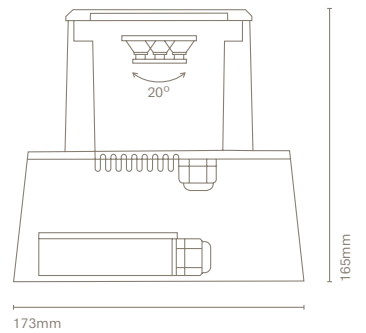

Driver is not included
Cable 5 m trafficable
Installation dimensions Ø40mm

09206-

Accesorie LED driver 9×1W (350mA) / IP65

15816-

15817-

Recessed aluminium fixture with a degree of protection (IP67). It is characterized by providing signaling light in gardens and outdoor spaces.