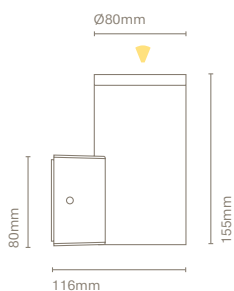

Cala es una familia de luminarias de superficie que se caracterizan por su diseño limpio y elegante. Esta gama de producto es flexible y versátil, permitiendo así ser proyectado en cualquier espacio. Sus diferentes potencias disponibles lo hacen un producto perfecto para alturas elevadas ya que contamos con hasta 25,5W.

Cala est une famille de luminaires de surface qui est définie par son design propre et élégant. Cette gamme de produit est flexible et versatile, permettant ainsi d'être projeté dans tous les espaces. Disponible dans plusieurs puissances qui le fait un produit parfait pour des hauteurs élevées car nous pouvons compter jusqu'à 25,5W.

Cala è una famiglia di lampade con installazione a superficie ed è caratterizzata da un disegno elegante. Una gamma flessibile e versatile, perfetta per ogni spazio. Le differenti potenze disponibili (fino a 25,5W) la rendono adatta a soffitti alti.

24401-