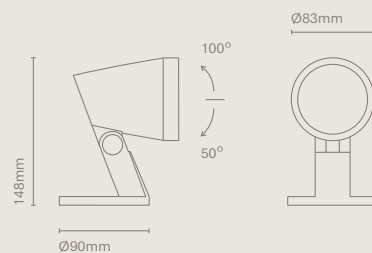

This is an anthracite-finished spotlight available in GU10.

Material: (PC) Polycarbonate
Impact Protection: IK06
Index Protection: IP65
Voltage: 240V (max.)
Guarantee: 5 years
Class II

24110-