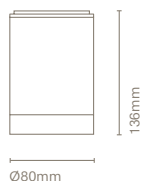

ES

CALA es una familia de luminarias de superficie que se caracterizan por su diseño limpio y elegante. Esta gama de producto es flexible y versátil, permitiendo así ser proyectado en cualquier espacio. Sus diferentes potencias disponibles lo hacen un producto perfecto para alturas elevadas ya que contamos con hasta 52W.

Material: Aluminium
Impact Protection: IK10
Index Protection: IP65
Driver: Included
CRI: 80
Temperature: 2700K / 3000K / 4000K
Lifetime: 50.000h
Technology: LED
Guarantee: 5 years
Class I
Voltage: 110-240V (24201- / 24202- / 24203-)
220-240V (24202- / 24203-)

FR

CALA est une famille de luminaires de surface qui est définie par son design propre et élégant. Cette gamme de produit est flexible et versatile, permettant ainsi d'être projeté dans tous les espaces. Disponible dans plusieurs puissances qui le fait un produit parfait pour des hauteurs élevées car nous pouvons compter jusqu'à 52W.

IT

CALA è una famiglia di lampade con installazione a superficie che si caratterizzano per un disegno elegante. Una gamma flessibile e versatile, perfetta per ogni spazio. Le differenti potenze disponibili (fino a 52W) la rendono adatta a soffitti alti.

24201-