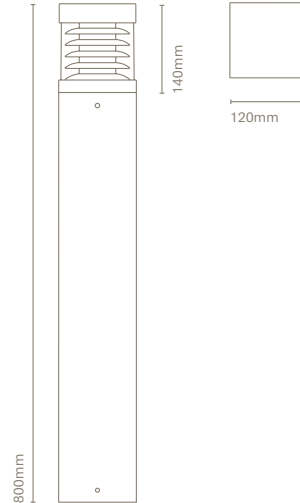

24702-
with accessory 24794-Y