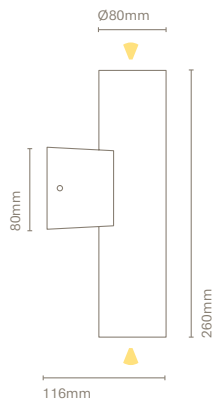

24410-

24411-

24412-

24410-

	COLOUR	CRI/TEMP.	ANGLE	LED
● Y	Anthracite	H 827 *	1 15°	2 1500lm×2/2×13W
● X	Oxide *	C 830	3 36°	
○ 0	White *	N 840	5 50°	

24411-

	COLOUR	CRI/TEMP.	ANGLE	LED
● Y	Anthracite	H 827 *	2 20°	3 2500lm×2/2×18W
● X	Oxide *	C 830	4 40°	
○ 0	White *	N 840	7 70°	

24412- *

	COLOUR	CRI/TEMP.	ANGLE	LED
● Y	Anthracite	H 827	2 20°	4 3400lm×2/2×25,5W
● X	Oxide	C 830	4 40°	
○ 0	White	N 840	6 60°	

* Delivery in 2-5 weeks