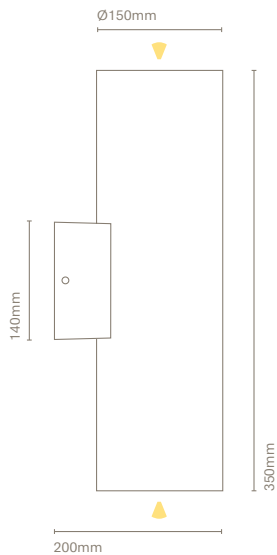

24403- *

	COLOUR	CRI/TEMP.	ANGLE	LED
● Y	Anthracite	H 827	2 20°	4 3400lm/25,5W
● X	Oxide	C 830	4 40°	
○ 0	White	N 840	6 60°	

* Delivery in 2-5 weeks

24410-

24411-

24412-

24410-

	COLOUR	CRI/TEMP.	ANGLE	LED
● Y	Anthracite	H 827 *	1 15°	2 1500lm×2/2×13W
● X	Oxide *	C 830	3 36°	
○ 0	White *	N 840	5 50°	