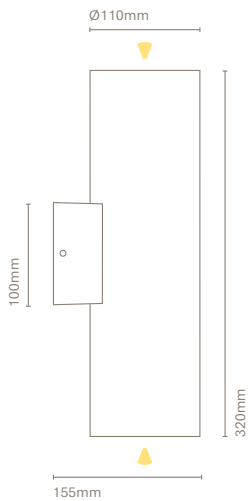

24403- *

	COLOUR	CRI/TEMP.	ANGLE	LED
● Y	Anthracite	H 827	2 20°	4 3400lm/25,5W
● X	Oxide	C 830	4 40°	
○ 0	White	N 840	6 60°	

* Delivery in 2-5 weeks

24410-

24411-

24412-

24410-

	COLOUR	CRI/TEMP.	ANGLE	LED
● Y	Anthracite	H 827 *	1 15°	2 1500lm×2/2×13W
● X	Oxide *	C 830	3 36°	
○ 0	White *	N 840	5 50°	