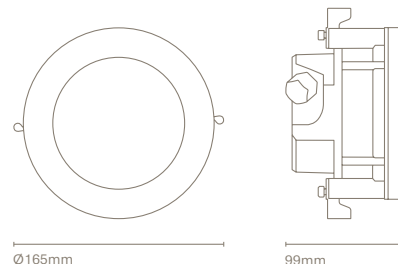

Wide wall wallwasher

24602-	COLOUR	CRI/TEMP	ANGLE	LED
	Y Anthracite	H 827 *	4 45°	2 1500lm/13W
	0 White *	C 830	6 60°	
		N 840		

Installation dimensions Ø 150mm

24600-
24601-
24602-

* Delivery in 2-5 weeks