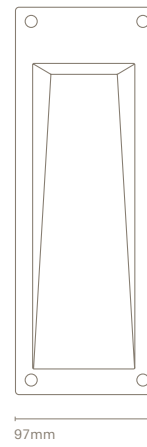

15860-

15870-

15880-

15860-

COLOUR	CRI	ANGLE	LED
Y Anthracite	C 830	0 95°	0 700mA/3W
	N 840		

Beam angle 95°
Installation dimensions Ø105mm

15870-

COLOUR	CRI	ANGLE	LED
Y Anthracite	C 830	0 90°	0 700mA/3W
	N 840		

Beam angle 90°
Installation dimensions 88×88mm

15880-

COLOUR	CRI	ANGLE	LED
Y Anthracite	C 830	0 100°	0 700mA/3W
	N 840		

Beam angle 100°
Installation dimensions 250×98mm