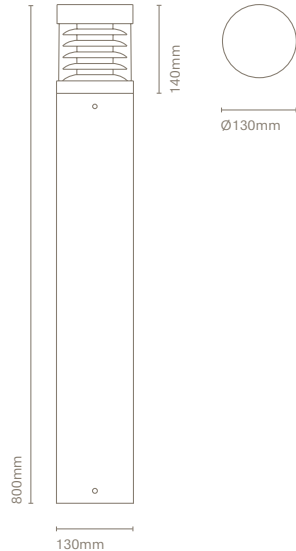

24701-
with accessory 24792-Y