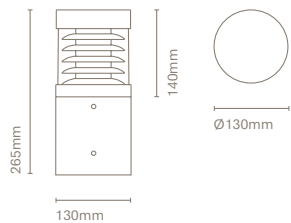

24701-
with accessory 24793-Y