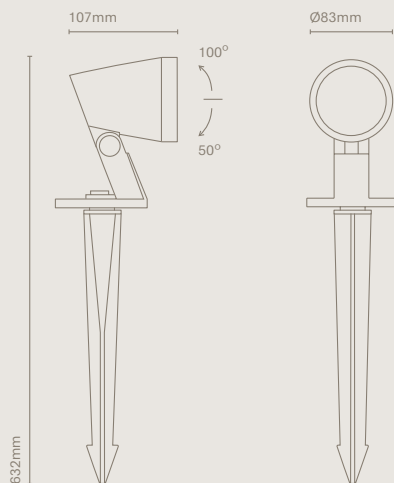

This is an anthracite-finished spotlight available in GU10.

Material: (PC) Polycarbonate
Impact Protection: IK06
Index Protection: IP65
Voltage: 240V (max.)
Guarantee: 5 years
Class II

Jardí

24111-

24111- *

COLOUR	CRI/TEMP
Y Anthracite	GU GU10

* Delivery in
2-5 weeks

0,3 m cable

ES
Es un proyector con acabado antracita disponible en GU10.

FR
Il s'agit d'un projecteur à finition anthracite disponible dans la version GU10.

IT
Proiettore grigio antracite disponibile in GU10